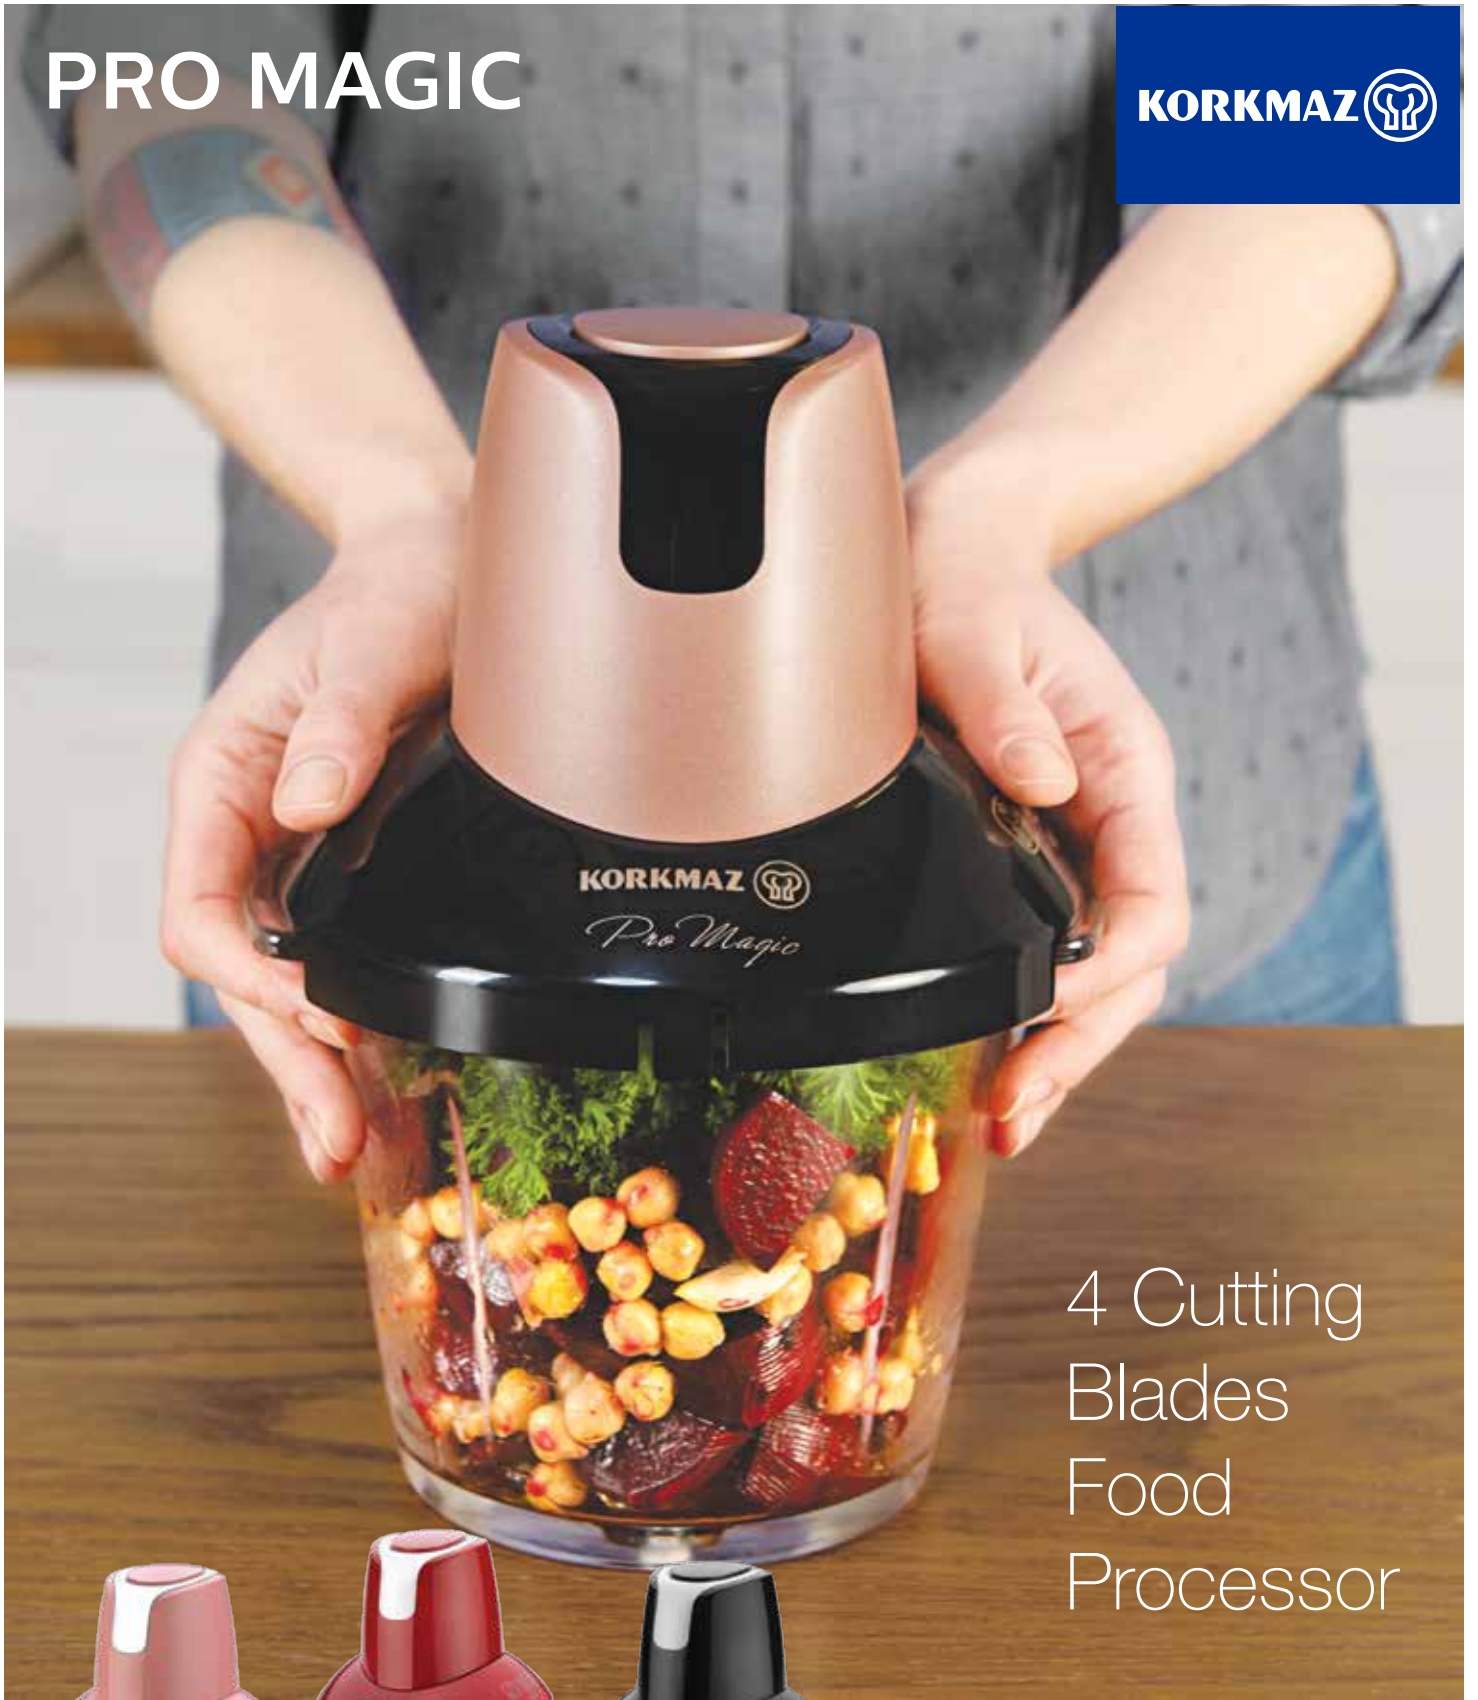

PRO MAGIC

KORKMAZ

4 Cutting
Blades
Food
Processor